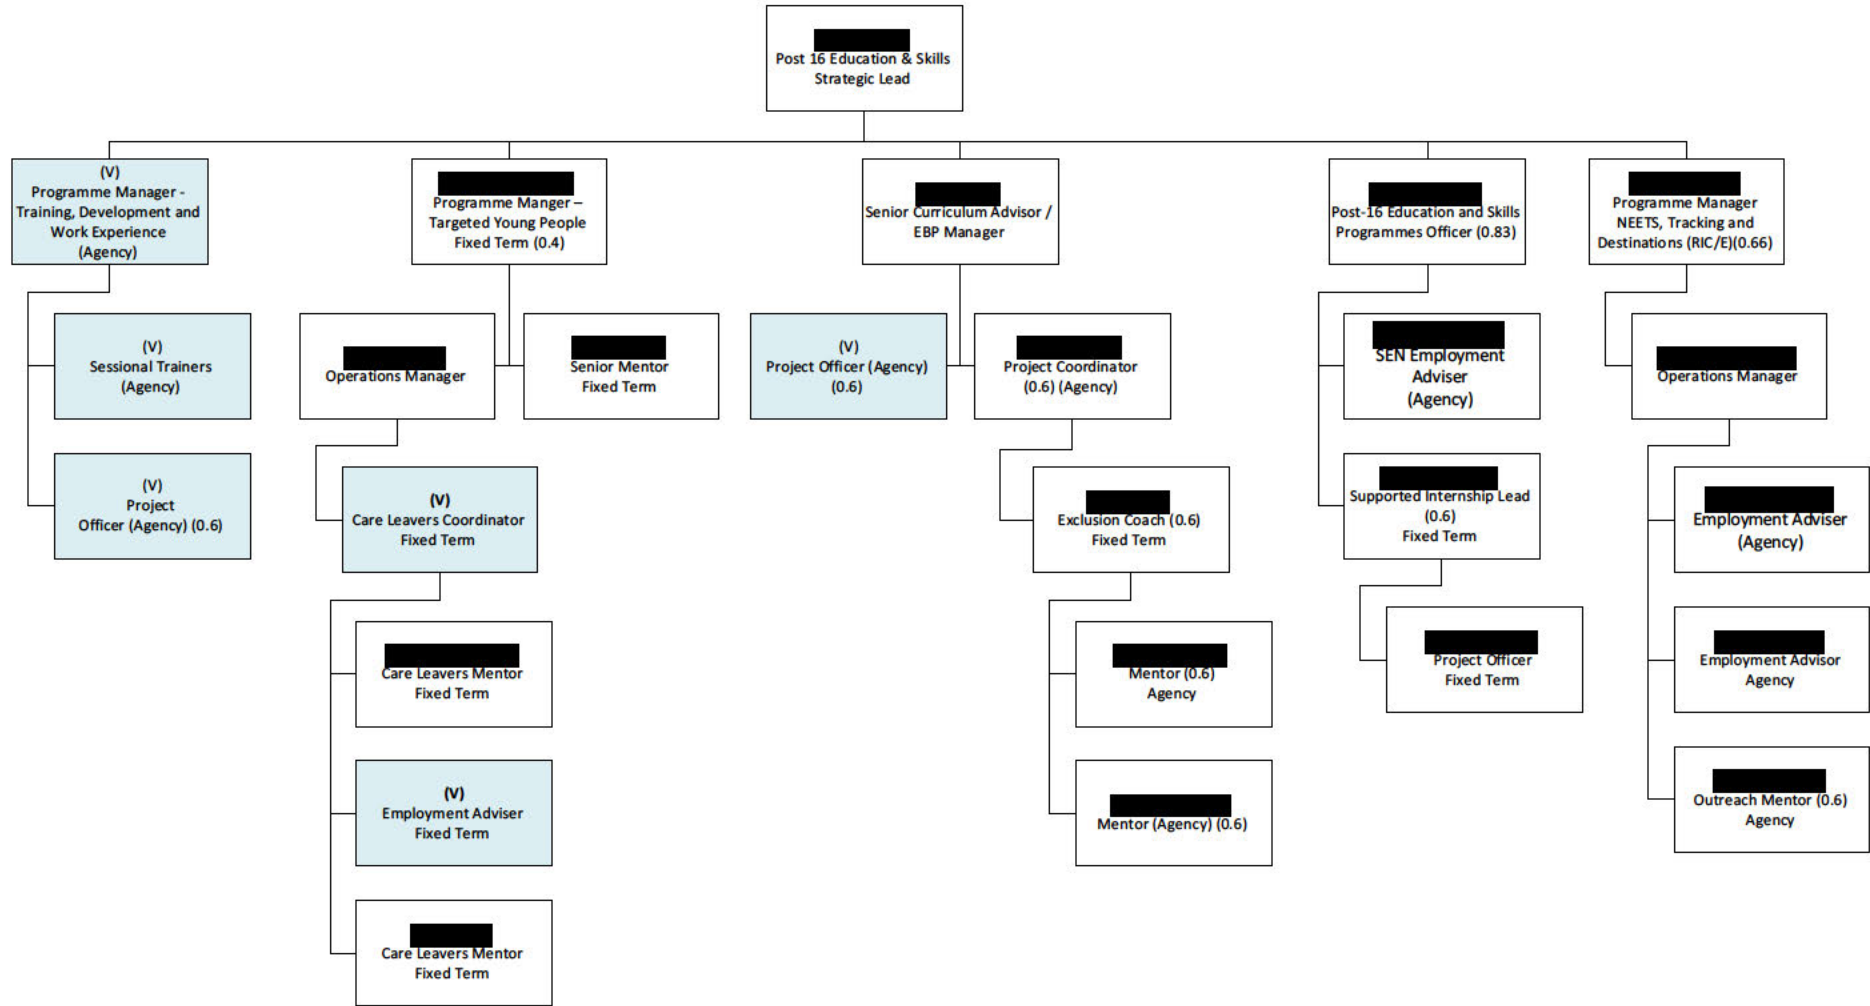

Business Support Officer

Business Support Officer

Training and Traded Services Co-ordinator

Business Support Officer

Business Support Officer

MLA Programme Facilitator 0.5 FTE (TTO)

Communications Team

Social Media and Communications Officer

Information Officer

Schools Liaison Officer

Kim Miller
Interim Director, SEND and
Inclusion